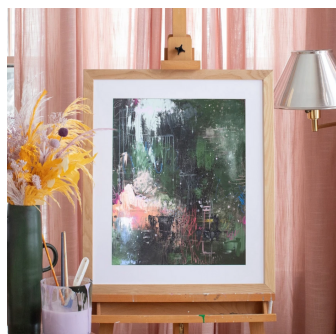

Lindsay's abstract version of a tree branch creates movement that causes the branches to seemingly sway in the chilly winter air. You can almost hear the whisper of the wind and the rustle of the branches. Not only does this piece evoke a sense of peace, but it is also the perfect addition to a living room or bedroom during the winter season. This piece is available (framed or unframed) on canvas from sizes 18x12 to 48x32 and as an art print from sizes 8x10 to 24x30.

Come On In | Luxe Art Prints & Canvases

Is there anything better than knowing you are completely and totally accepted, just as you are? Lindsay hopes this piece creates a moment to exhale and lets your guests know that - no matter who they are - they are welcome. This piece is available (framed or unframed) on canvas from sizes 11x14 to 40x50 and as an art print from sizes 8x10 to 24x30.

16.4k

LINDSAY SHERBONDY

FOUNDER OF LINDSAY LETTERS

lindsayletters.co

Best-Selling Abstract Art

Pippa | Luxe Art Prints & Canvases

Pippa's fresh palette of icy blue, ballet pink, evergreen, and moss (with the perfect touch of black) fits curiously well into a variety of spaces and decors—while being notoriously difficult to pair right next to another abstract. The piece's name is an homage to "pips," which are the little dots in dominos. This piece is available (framed or unframed) on canvas from sizes 11x14 to 40x50 and as an art print from sizes 8x10 to 24x30.

Fairy Garden | Luxe Art Prints & Canvases

The dark and moody greens in Fairy Garden add a flair of sophistication to this magical piece. Layered with hundreds of hues and interesting texture, this piece is mesmerizing up-close and from a distance. Fairy Garden is available in a square format ranging from 12x12 to 35x35 canvases, and in a classic proportioned format ranging from 11x14 to 40x50 canvases and 8x10 to 24x30 art prints.